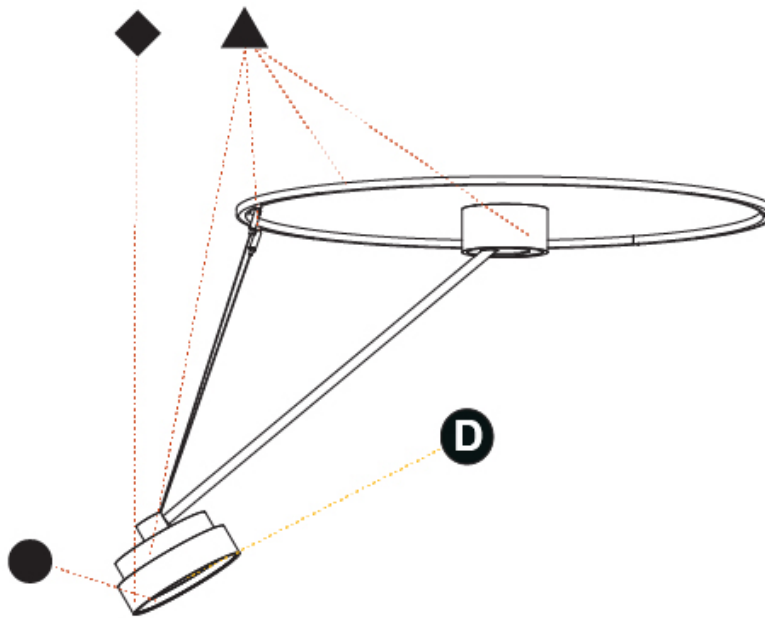

SIGN DIVA DANCER SUSPENSION

A30871-

PROJECT

TYPE

SPECIFIER

QUANTITY

DATE

A