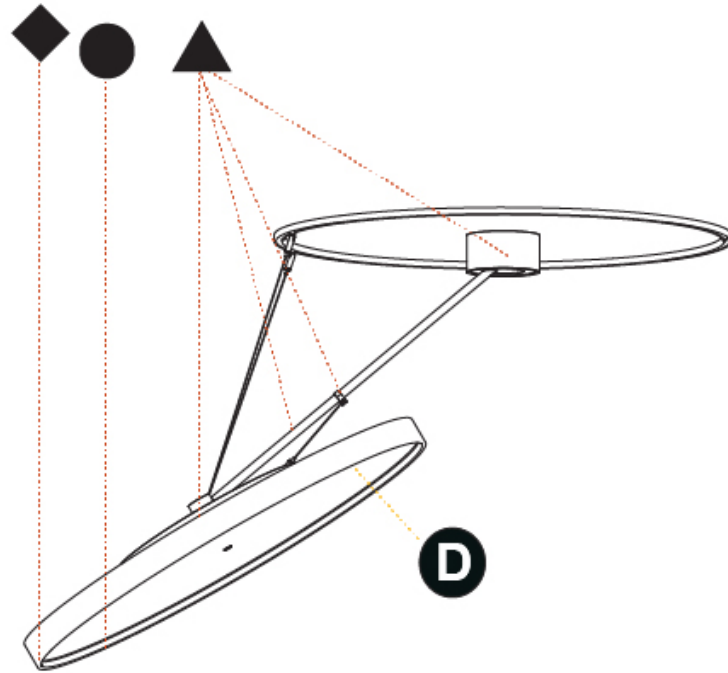

SIGN DIVA DANCER SUSPENSION

A30874-

PROJECT	_____
TYPE	_____
SPECIFIER	_____
QUANTITY	_____
DATE	_____