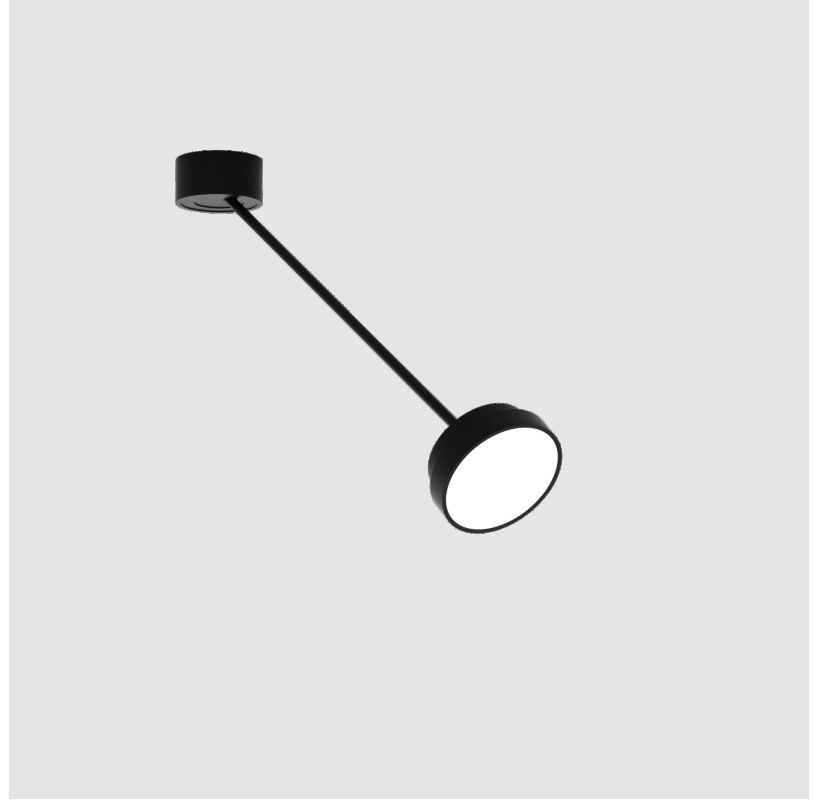

GENERAL

Series: Sign Diva Dancer
Subseries: Sign Diva Dancer
Brand: Prolicht
Division: Architectural
Mounting Type: Suspension
Mounting Location: Ceiling
Subcategory: Pendant

PHYSICAL

Shape: Round
Diameter (mm): 200
Diameter (in): 7 7/8
Height (mm): 72
Height (in): 2 13/16
Max. Overall Height (mm): 870
Max. Overall Height (in): 34 1/4
Extension (mm): 750
Extension (in): 29 1/2
Light Distribution: Adjustable / Direct
Weight (kg): 1.999
Weight (lbs): 4.407
Diffuser: PMMA - Opal / Micro-Prism / Sparkling Secret / Vintage Industrial
Fixture Finish: SSR / BKV / CWI / CRY / HAB / UFT / ITA / RUA / FTG / MYG / LOD / PUS / FRO / FUP / KIA / POP / BLS / SPG / MEY / GOH / GUM / CHC / COM / ABZ / JAG / OBR / MOS / ROR
Fixture Material: Extruded Aluminum / Steel

ELECTRICAL

Lamp Type: LED (Zhaga Standard)
Input Wattage (W): 10
Dimming: Tri-Mode (Non-Dimming and Phase Dimming (120Vac only) and 0-10V Dimming)
Driver Included: Yes
Driver Location: Integrated
Driver Type: Constant Current - Universal
Driver Class: Class 2
Input Voltage (V): 120 - 277
Constant Current (MA): 350

LED

Color Temperature (*K): 2700 / 3000 / 3500 / 4000
Max. Delivered Lumen (lm): 776 / 830 / 837 / 854
Nominal Lumen (lm): 1280 / 1370 / 1382 / 1410
CRI: >90 CRI
Lamp Life (hrs): 50000

OPTICAL

Adjustability: Rotational Canopy 170°; Tilting Canopy ±50°; Tilting Head ±90°

RATINGS AND CERTIFICATIONS

Certified By: Certified for North American Standards
IP rating: IP20