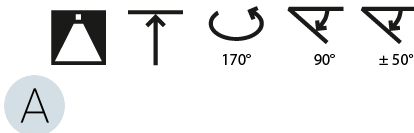

GENERAL

Series: Sign Diva Dancer
Subseries: Sign Diva Dancer
Brand: Prolicht
Division: Architectural
Mounting Type: Suspension
Mounting Location: Ceiling
Subcategory: Pendant

PHYSICAL

Shape: Round
Diameter (mm): 1100
Diameter (in): 43 ⁵/₁₆
Height (mm): 1620
Height (in): 63 ³/₄
Light Distribution: Adjustable / Direct
Weight (kg): 16
Weight (lbs): 35.2
Diffuser: PMMA - Opal / Micro-Prism / Sparkling Secret / Vintage Industrial
Fixture Finish: SSR / BKV / CWI / CRY / HAB / UFT / ITA / RUA / FTG / MYG / LOD / PUS / FRO / FUP / KIA / POP / BLS / SPG / MEY / GOH / GUM / CHC / COM / ABZ / JAG / OBR / MOS / ROR
Fixture Material: Extruded Aluminum / Steel

ELECTRICAL

Lamp Type: LED (Zhaga Standard)
Input Wattage (W): 169.4
Total Output Wattage (W): 135
Dimming: Tri-Mode (Non-Dimming and Phase Dimming (120Vac only) and 0-10V Dimming)
Driver Included: Yes
Driver Location: Integrated
Driver Type: Constant Current - Universal
Driver Class: Class 2
Input Voltage (V): 120 - 277
Constant Current (MA): 600

LED

Color Temperature (°K): 3000 / 3500 / 4000
Max. Delivered Lumen (lm): 19520 / 19933 / 20340
CRI: >90 CRI
Lamp Life (hrs): 50000

OPTICAL

Adjustability: Rotational Canopy 170°; Tilting Canopy ±50°; Tilting Head ±90°

RATINGS AND CERTIFICATIONS

Certified By: Certified for North American Standards
IP rating: IP20